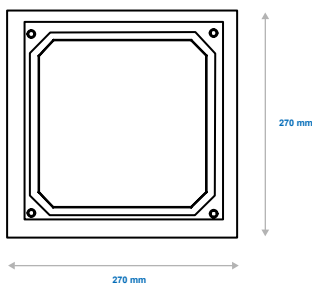

Front View: